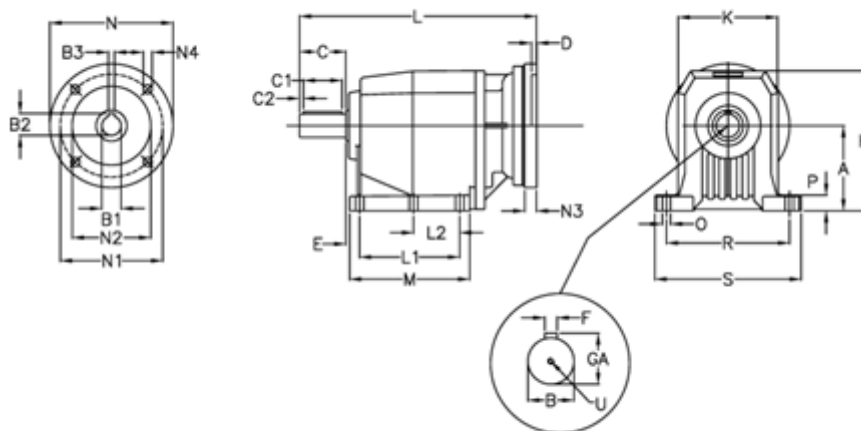

Article number: 40600800611270

Description: Helical gearbox  
C802P-6,1-P225B5

## Measures

A = 250	D = 6.0	L2 = 0.0	P = 35
B = 80	E = 33	M = 277.0	R = 370
B1 = 60	F = 22	N = 450	S = 440
B2 = 64.4	GA = 85.0	N1 = 400	U = M20x42
B3 = 18	H = 420	N2 = 350	
C = 140	K = 320	N3 = 25	
C1 = 110	L = 705.5	N4 = 18	
C2 = 15	L1 = 210.0	O = 26	